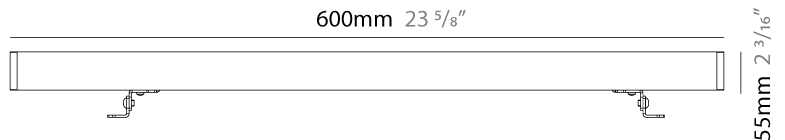

1. To build a product code in our configurator select the specify button on the base model # product page
2. To build a manual product code on this datasheet choose from the options listed below in blue font and add the suffix to the base model #

GENERAL

Series: Mini Corniche
Brand: Platek
Division: Exterior
Mounting Type: Surface
Mounting Location: Wall
Subcategory: Wallwash

PHYSICAL

Shape: Rectangle
Length (mm): 600
Length (in): 23 ⁵/₈
Width (mm): 32
Width (in): 1 ¹/₄
Height (mm): 32
Height (in): 1 ³/₁₆
Extension (mm): 55
Extension (in): 2 ³/₁₆
Light Distribution: Adjustable / Direct
Weight (kg): 1.8
Weight (lbs): 4.0
Screws: A4 stainless steel
Diffuser: Clear tempered glass
Gasket: Gore-Tex valve to prevent condensation inside the fitting.
Fixture Finish: BLK / WHI / GRY / COR / ANT / BRZ
Fixture Material: Extruded Aluminum

ELECTRICAL

Lamp Type: LED
Total Output Wattage (W): 23
Dimming: Bluetooth technology or DMX
Control Gear: DMX
Driver Included: No
Driver Location: Remote
Driver Type: Constant Current - Universal
Driver Class: Class 2
Input Voltage (V): 120 - 277
Constant Current (MA): 500

LED

Number of LEDs: 16
Color Temperature (°K): RGBW
CRI: >80 CRI
Lamp Life (hrs): 60000
Special LEDs offerings: RGBW

OPTICAL

Optic°: 26 / 40 / ELL

RATINGS AND CERTIFICATIONS

Certified By: Certified for North American Standards
IP rating: IP65
IK Rating: IK07
Bug Rating: B1 U0 G0

PROJECT
TYPE
SPECIFIER
QUANTITY
DATE

32mm 1 ¹/₄ "

30mm 1 ³/₁₆ "