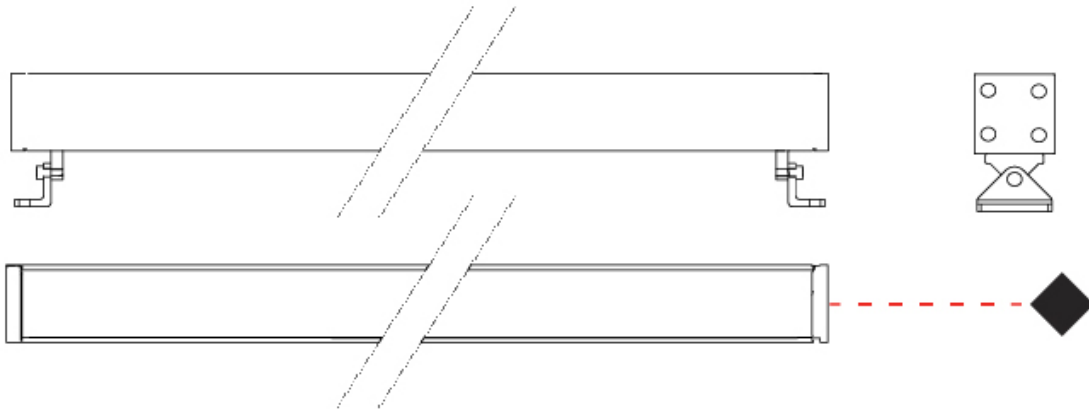

MINI CORNICHE SURFACE

E9W592-

PROJECT	_____
TYPE	_____
SPECIFIER	_____
QUANTITY	_____
DATE	_____

E